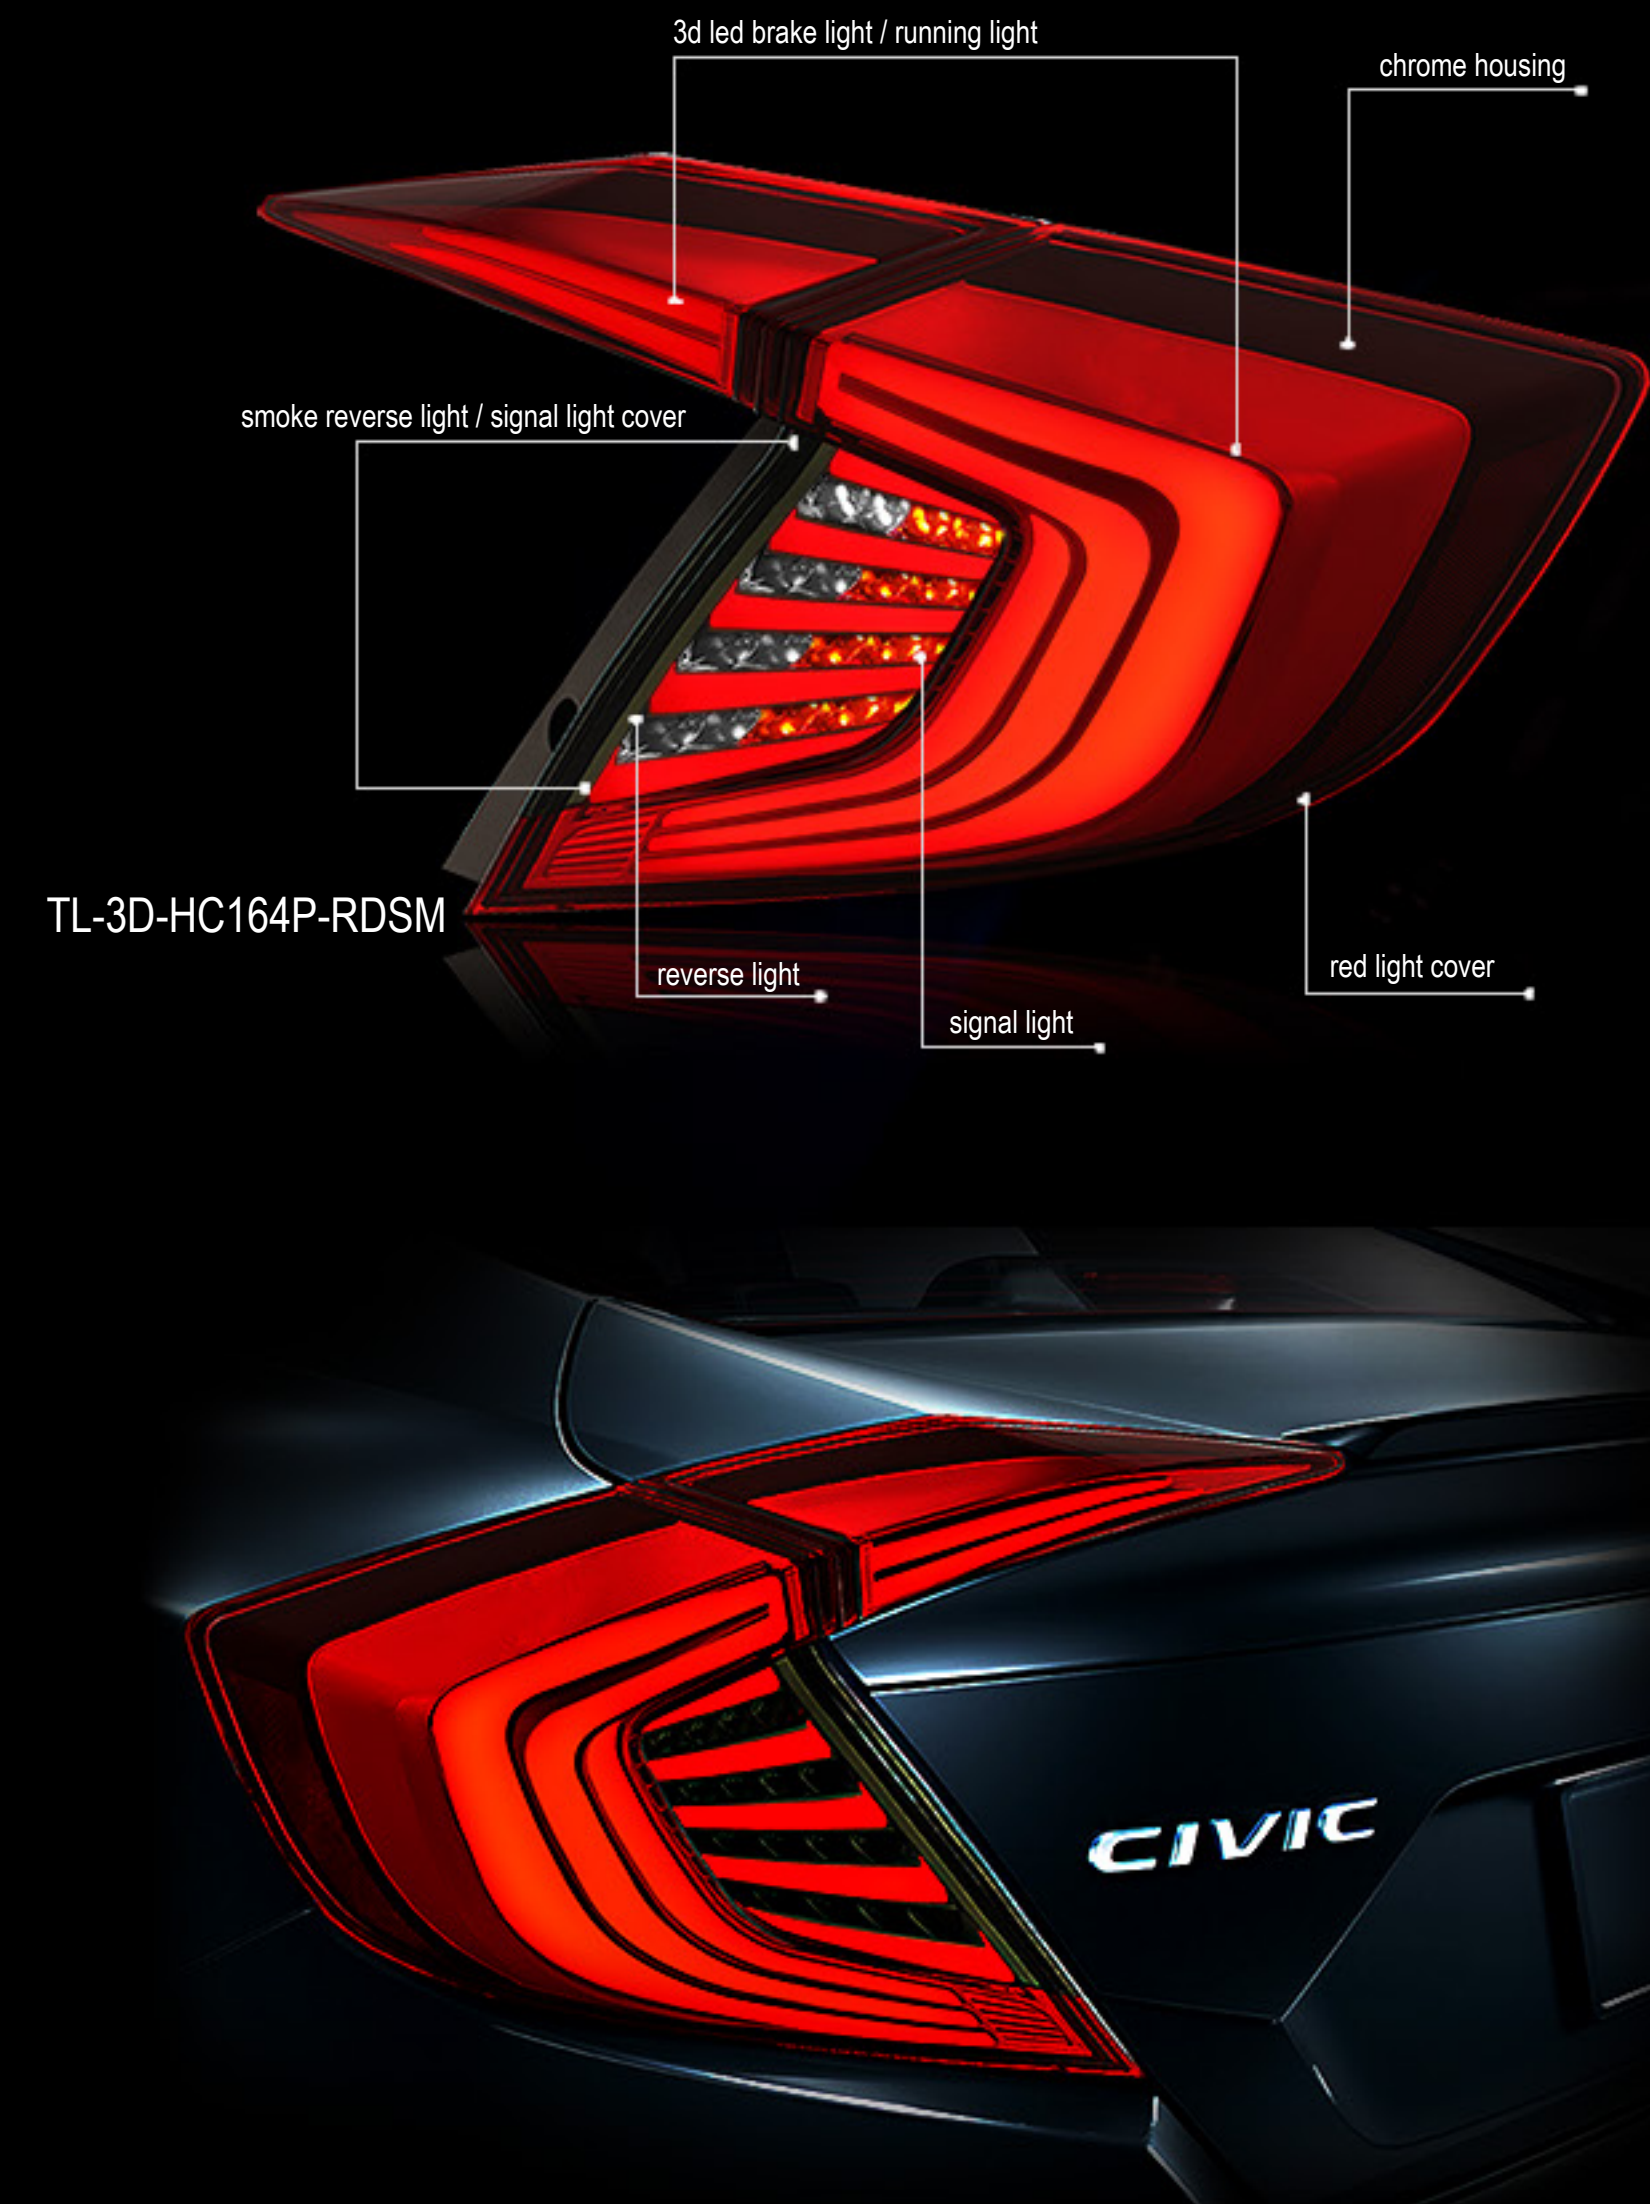

TAIL LIGHTS

Audi

MODEL	YEAR	SKU
A6 / A6 Quattro Sedan	05-08	TL-LED-3D-A605
S6	07-08	TL-LED-3D-A605
TT / Quattro	99-06	TL-LED-3D-ADTT00

BMW

MODEL	YEAR	SKU
318i	84-85	TL-E3083
318i Convertible	92-99	TL-E362D
318i Sedan	92-96	TL-E364D
318i Sedan	92-96	TL-LED-3D-E3692-4D
318is	92-99	TL-E362D
320i	92-95	TL-LED-3D-E3692-4D
320i 4-Dr Sedan	05	TL-LED-3D-E9005
320i 4-Dr Sedan	13-15	TL-LED-3D-F3013
320i 4-Dr Sedan	05	TL-LED-E9005
320i Sedan	92-95	TL-E364D
320i xDrive 4-Dr Sedan	13-15	TL-LED-3D-F3013
323i	97-98	TL-LED-3D-E3692-4D
323i 325i 328i 4-Dr Sedan	09-11	TL-LED-3D-E9009
323i Convertible	98-99	TL-E362D
323i Sedan	97-98	TL-E364D
325	86-88	TL-E3083
325e	84-87	TL-E3083
325es	86-87	TL-E3083
325i	87-90	TL-E3083
325i	92-98	TL-LED-3D-E3692-4D
325i 4-Dr Sedan	05-08	TL-LED-3D-E9005
325i 4-Dr Sedan	13	TL-LED-3D-F3013
325i 4-Dr Sedan	05-08	TL-LED-E9005
325i Convertible	92-95	TL-E362D
325i Sedan	92-98	TL-E364D
325is	87-90	TL-E3083
325is Coupe	92-95	TL-E362D
325xi 4-Dr Sedan	05-06	TL-LED-3D-E9005
325xi 4-Dr Sedan	05-06	TL-LED-E9005
328d 4-Dr Sedan / Wagon	13-15	TL-LED-3D-F3013
328d xDrive 4-Dr Sedan	13-15	TL-LED-3D-F3013
328d xDrive 4-Dr Wagon	13-15	TL-LED-3D-F3013
328i 4-Dr Sedan	13-15	TL-LED-3D-F3013
328i Convertible	96-99	TL-E362D
328i GT xDrive 4-Dr Hatchback	13-15	TL-LED-3D-F3013
328i xDrive 4-Dr Sedan / Wagon	13-15	TL-LED-3D-F3013
328is Coupe	96-99	TL-E362D
330i 4-Dr Sedan	05-07	TL-LED-3D-E9005
330i 4-Dr Sedan	05-07	TL-LED-E9005
330xi 4-Dr Sedan	05-06	TL-LED-3D-E9005
330xi 4-Dr Sedan	05-06	TL-LED-E9005
335D 335i E90 LCI 4-Dr Sedan	09-11	TL-LED-3D-E9009
335i 4-Dr Sedan	07-08	TL-LED-3D-E9005