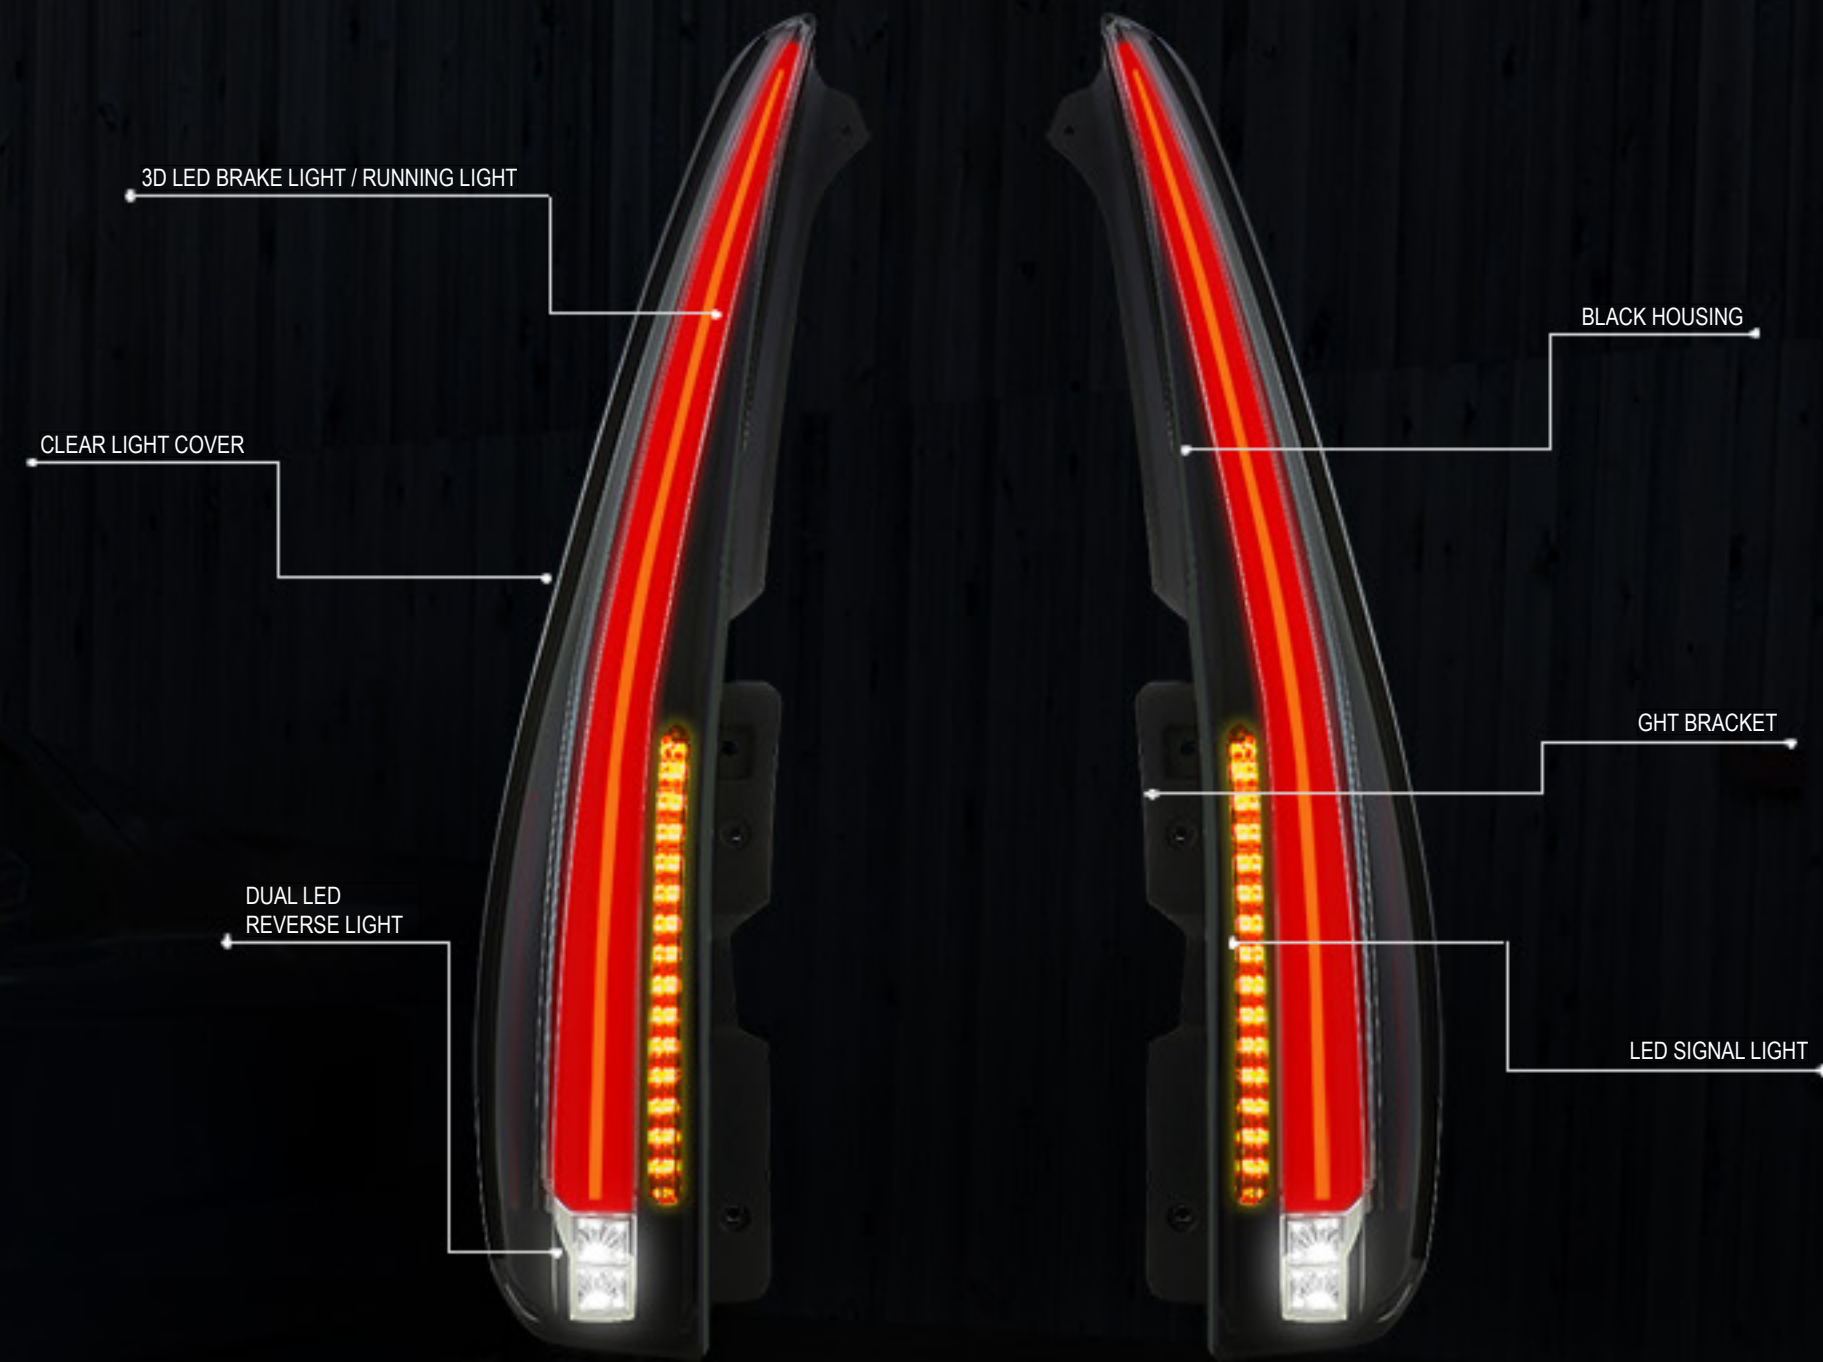

Mitsubishi

MODEL	YEAR	SKU
Lancer / EVO Sedan	08-17	TL-3D-LED-EVOX

Nissan

MODEL	YEAR	SKU
300ZX	90-96	TL-300ZX90

Scion

MODEL	YEAR	SKU
FRS GT86	13-17	TL-LED-FED-1
FRS GT86	13-17	TL-LED-FED-2
FRS GT86	13-17	TL-LED-FED-3
FRS GT86	13-17	TL-LED-FED-4
FRS GT86	13-17	TL-LED-FED-5
FRS GT86	13-17	TL-LED-FED-6
FRS GT86	13-17	TL-LED-FED-7
FRS GT86	13-17	TL-LED-FED-8

Subaru

MODEL	YEAR	SKU
BRZ	13-17	TL-LED-FED-1
BRZ	13-17	TL-LED-FED-2
BRZ	13-17	TL-LED-FED-3
BRZ	13-17	TL-LED-FED-4
BRZ	13-17	TL-LED-FED-5
BRZ	13-17	TL-LED-FED-6
BRZ	13-17	TL-LED-FED-7
BRZ	13-17	TL-LED-FED-8

Toyota

MODEL	YEAR	SKU
Camry	10-11	TL-3D-TCAM09
Corolla Sedan	14-18	TL-001
FRS GT86	13-17	TL-LED-FED-1
FRS GT86	13-17	TL-LED-FED-2
FRS GT86	13-17	TL-LED-FED-3
FRS GT86	13-17	TL-LED-FED-4
FRS GT86	13-17	TL-LED-FED-5
FRS GT86	13-17	TL-LED-FED-6
FRS GT86	13-17	TL-LED-FED-7
FRS GT86	13-17	TL-LED-FED-8
Tacoma	05-15	TL-TTAC05-LED
Tundra	14-18	TL-TTU15-LED

Volkswagen

MODEL	YEAR	SKU
Golf Hatchback	10-14	TL-LED-3D-GF10

TL-LED-ESC07-RD