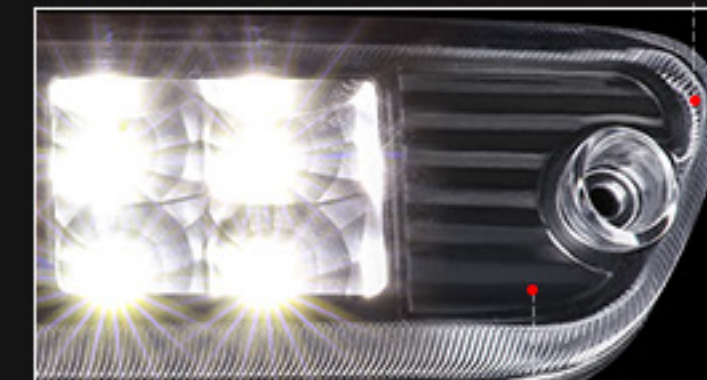

Clear Lens

Smoked Lens

Chrome housing

Chrome housing

Black housing

Black housing

Ford

MODEL	YEAR	SKU
Explorer Sport Trac	07-10	3BL-F15004-3D-LED
Explorer Sport Trac	07-10	3BL-F15004-LED
F-150	04-08	3BL-F15004-3D-LED
F-150	04-08	3BL-F15004-LED
F-150	09-14	3BL-F15012-LED
F-150	15-17	3BL-F15015-LED
F-150 F-250	97-03	3BL-F15097-LED-T2
F-150 F-250 Classic	04	3BL-F15097-LED-T2
F-250 SD F-350 SD	99-16	3BL-FRAN93-LED
F-250 SD F-350 SD	99-16	3BL-FSPRAN99-3D-LED
F-250 SD F-350 SD	99-16	3BL-FSPRAN99-LED
F-450 SD F-550 SD	99-16	3BL-FRAN93-LED
F-450 SDv F-550 SD	99-16	3BL-FSPRAN99-3D-LED
F-450 SD F-550 SD	99-16	3BL-FSPRAN99-LED
Flex	09-11	3BL-FFLEX09-LED
Flex	12-18	3BL-FFLEX12-LED
Freestyle	05-07	3BL-FFREE05-LED
Lobo	04-08	3BL-F15004-3D-LED
Lobo	04-08	3BL-F15004-LED
Mustang	05-09	3BL-FM05-LED
Mustang	99-04	3BL-FM99-LED
Ranger	93-11	3BL-FRAN93-LED
Ranger	93-11	3BL-FSPRAN99-3D-LED
Ranger	93-11	3BL-FSPRAN99-LED
Taurus X	08-09	3BL-FFREE05-LED