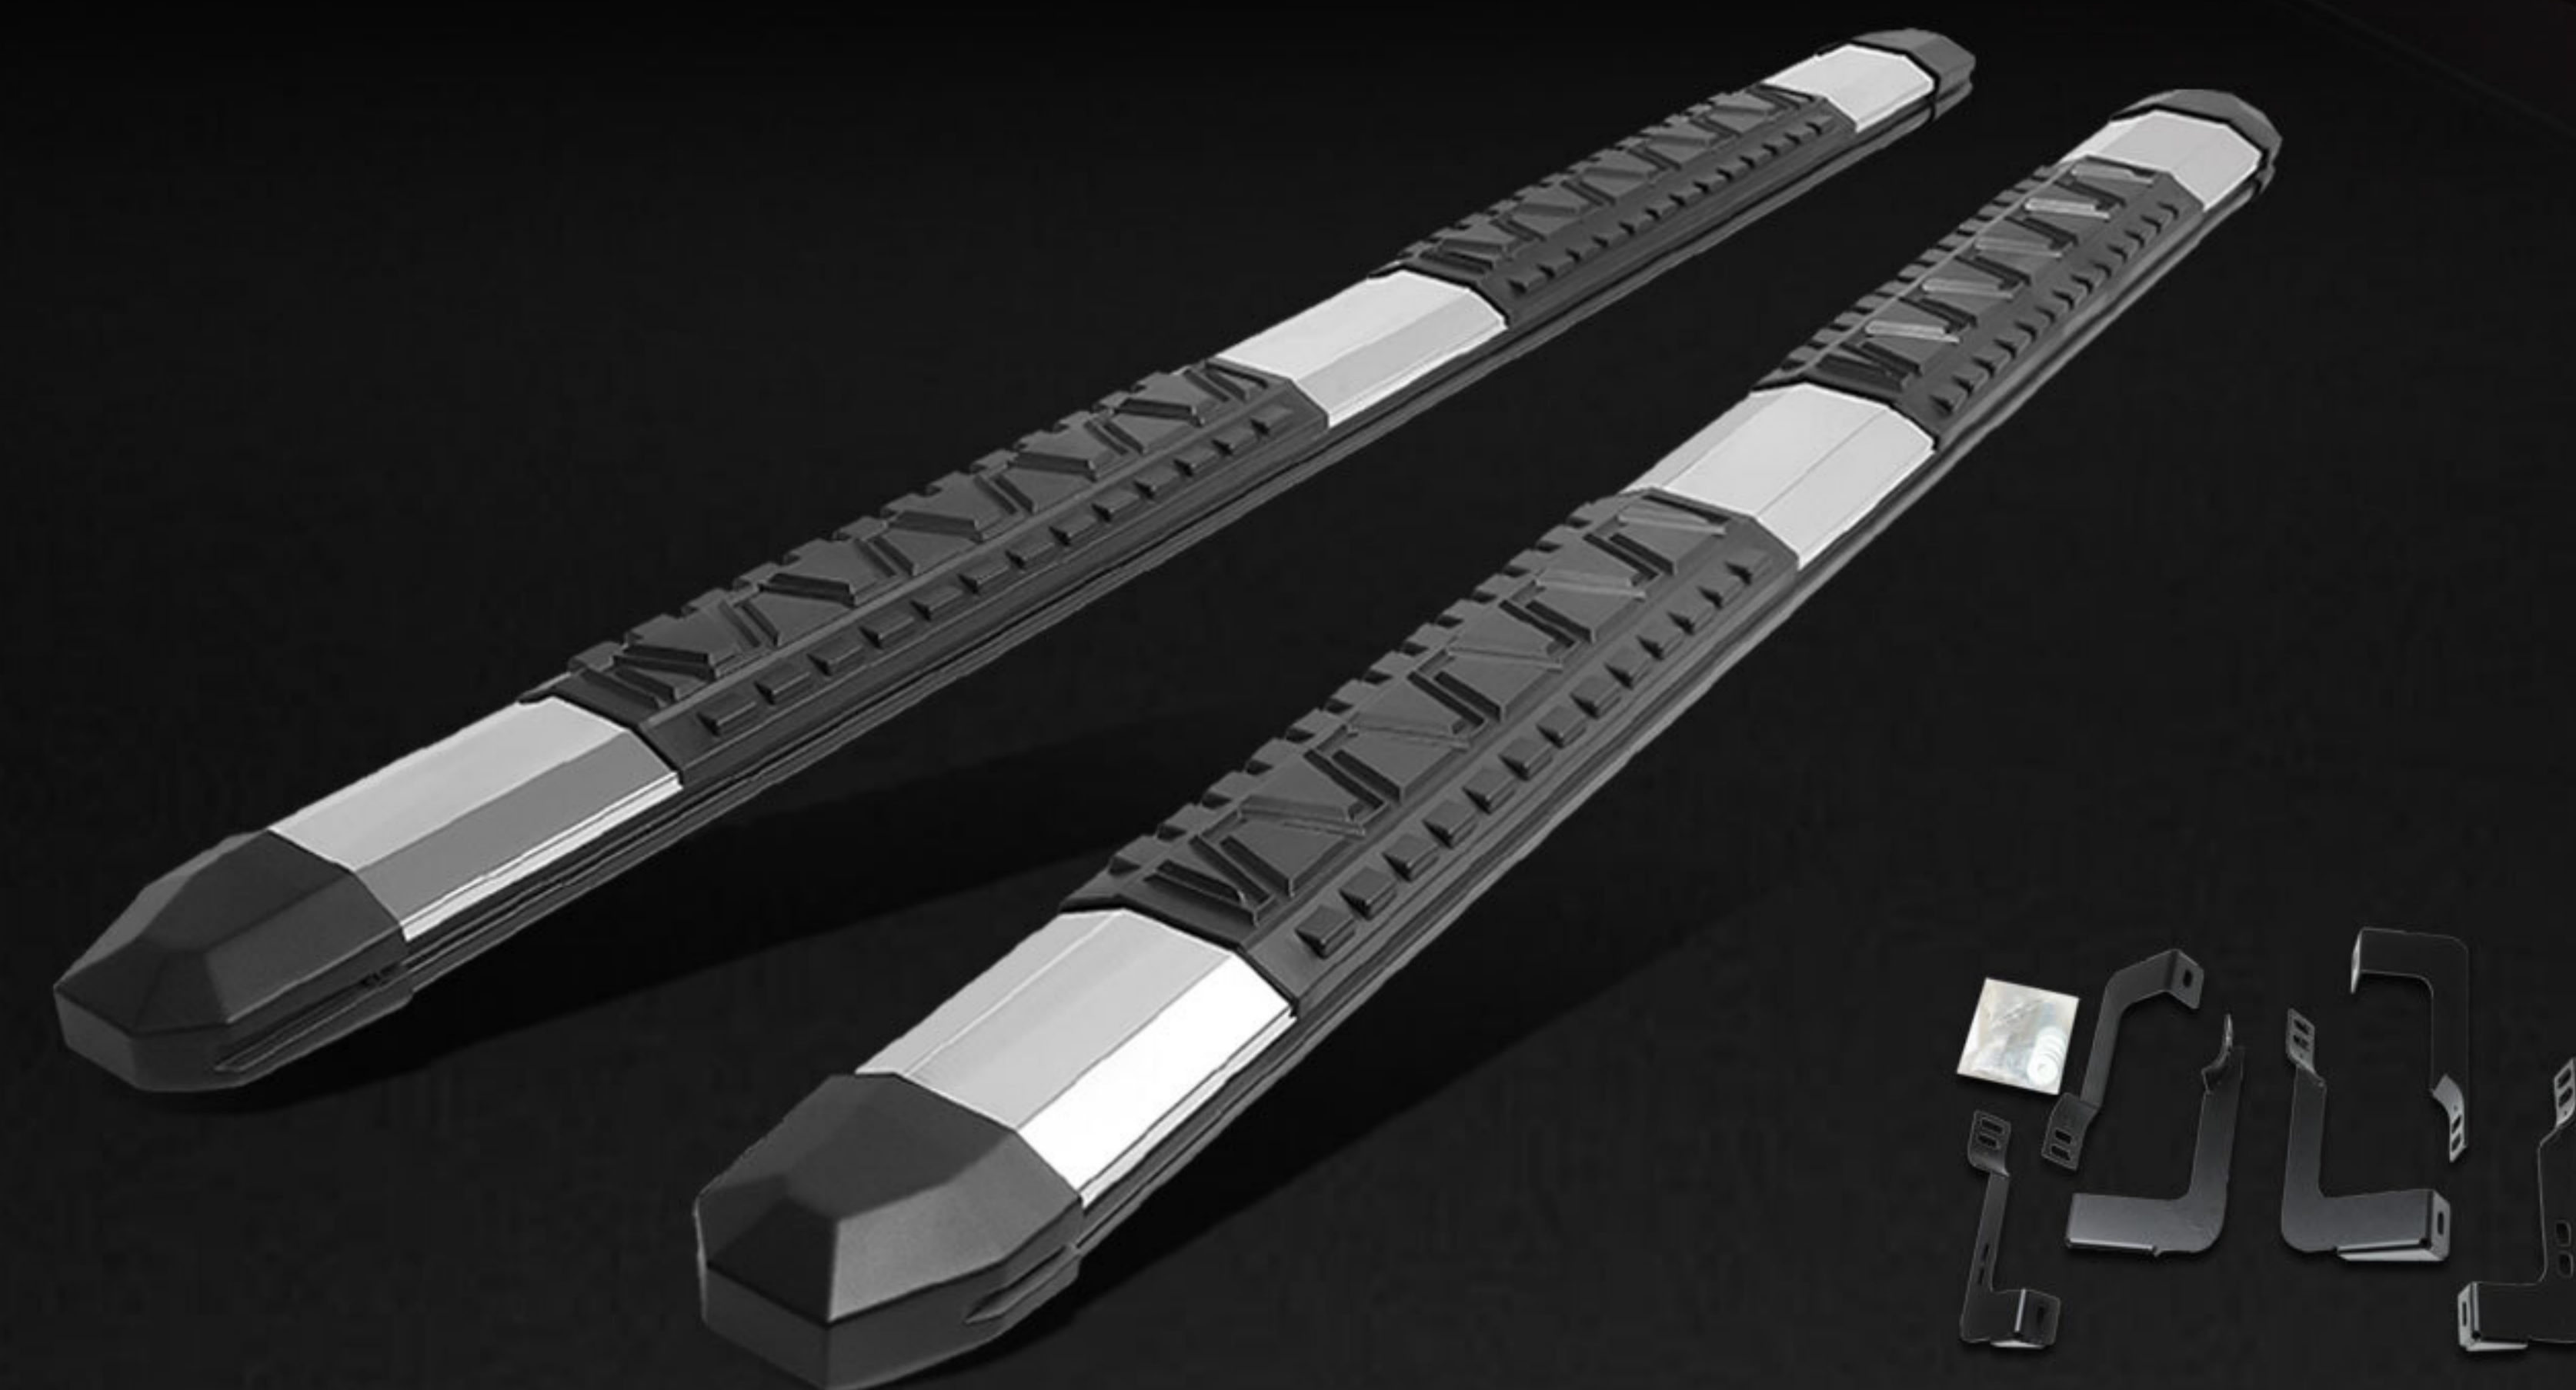

Running Boards

STEPB-5A-019-SS